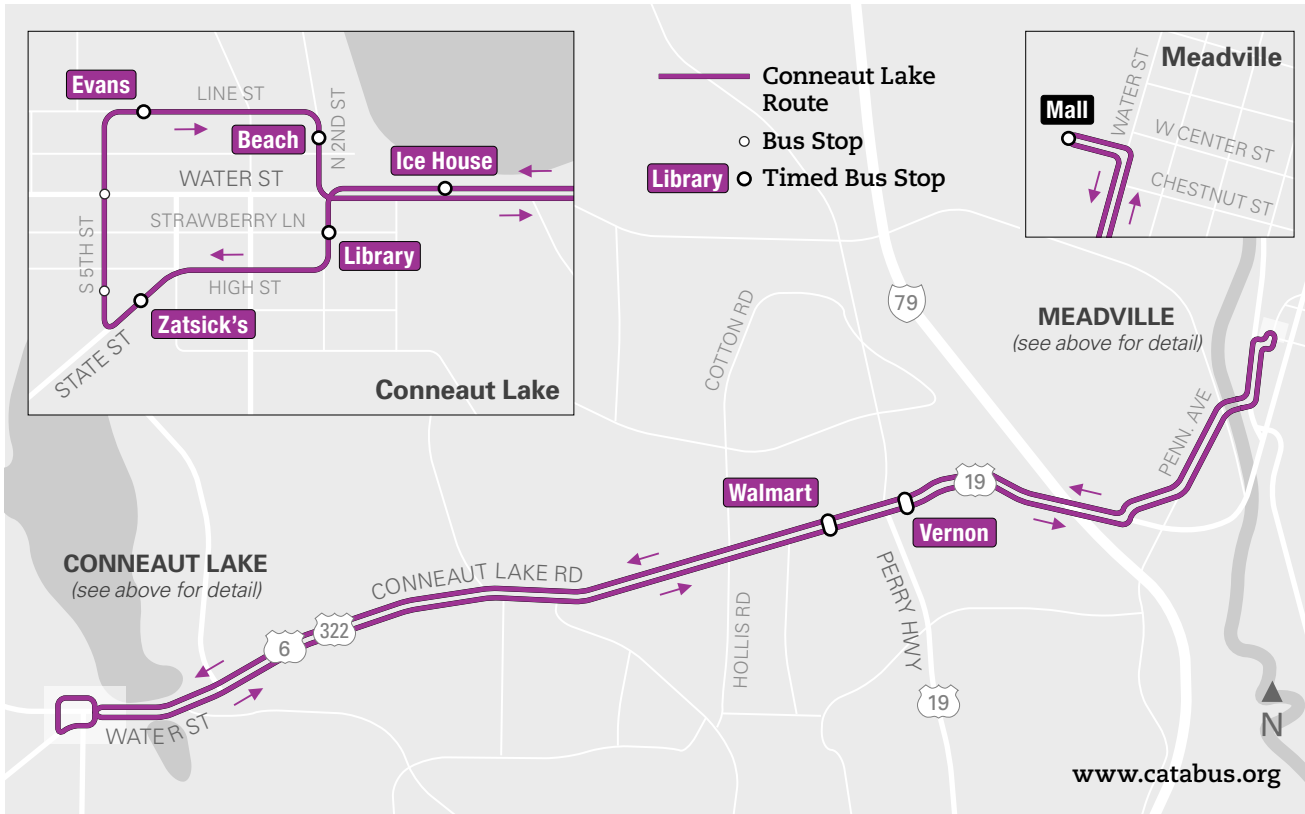

Schedule

Bus follows the schedule at right:

Wednesday & Friday at:

8:00 AM
11:00 AM
2:00 PM

	to Conneaut Lake	min. after the hour
Mall	Downtown Mall (Meadville)	:00
Vernon	One Vernon Place	:08
Walmart	Walmart	:13
House	Ice House Park	:22
Library	Conneaut Lake Library	:24
Zatsick's	Zatsick's Golden Dawn	:27
	to Meadville	
Evans	Evans Square	:29
Beach	Fireman's Beach	:32
Walmart	Walmart	:42
Vernon	One Vernon Place	:46
Mall	Downtown Mall (Meadville)	:50

Welcome Aboard

To help us provide efficient service, please remember:

Schedules are approximate, so arrive at the bus stop a **few minutes early**. The bus only stops at designated stops; you must be **standing at the bus stop sign** to board. When you see the bus coming, prepare to board and have your **exact fare ready**; drivers do not carry change. All riders must present the correct **fare or pass to the driver** upon boarding.

Buses do not operate on:

New Year's, Memorial, Independence, Labor, Thanksgiving or Christmas Days

Fares

LIFE LINE

ONE-WAY TRIP

Adult \$2.00

Child (age 0-5) **FREE**
up to 3 free with a paid adult, each additional child is 50¢

Youth (age 6-17) **\$1.00**

Senior (age 65+) **FREE**
with Senior ID card

Allegheny Student **FREE**
with valid Allegheny College-issued student ID card

LOCAL TRANSFER **FREE**
valid for 1 hour to board Local In-Town route; not accepted on Life Line routes